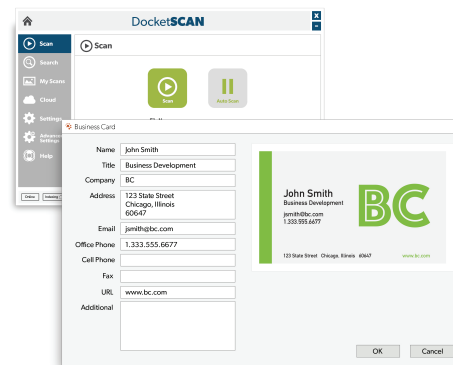

Data Backup.

Never lose business card information again with automatic data backup creation. Scanning cards creates a .CSV file to store and backup data.